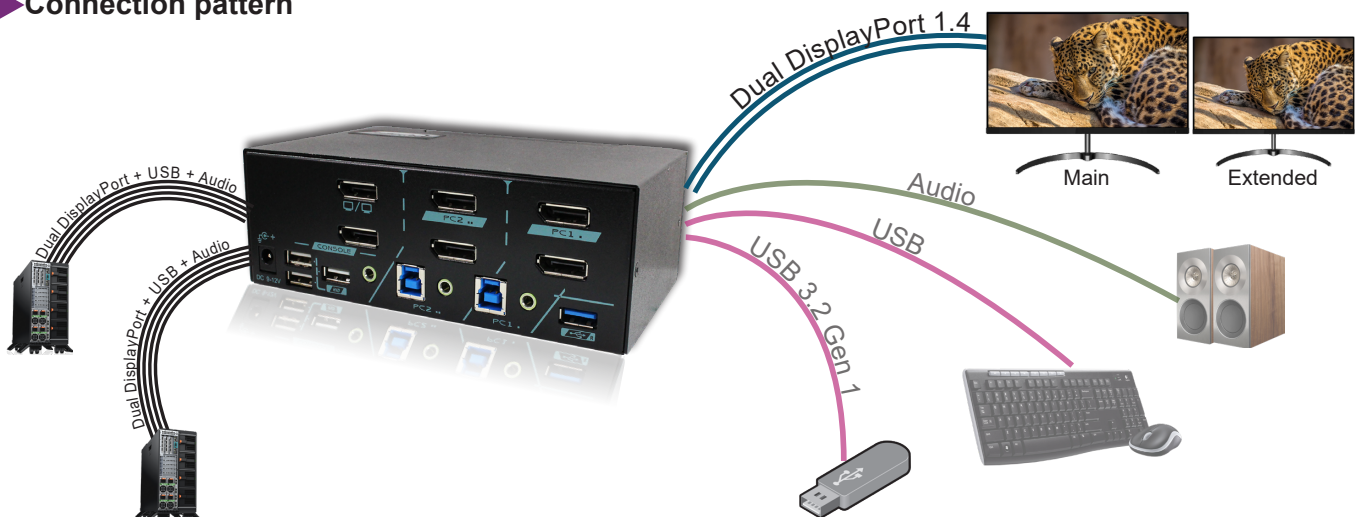

PAAG-E3122B

2 Ports Dual Monitor 8K DisplayPort 1.4 KVM Switch with USB 3.2 Gen 1, Audio, Hotkey Control

► Specifications

Model Number		PAAG-E3122B
MAX. Resolution		7680x4320@60Hz (4:4:4) (DSC) 7680x4320@30Hz (4:4:4) 5120x1440@120Hz (4:4:4) 4096x2160@144Hz (4:4:4)
Computer Interface (2-Port)	USB 3.2 Gen 1 Ports	USB-B x 2
	Video Input	DisplayPort 1.4 x 4
	Audio Input	3.5mm Speaker Jack x 2
Console Interface	USB 3.2 Gen 1 Ports	USB-A x 1 (Front) USB-A x 1 (Rear)
	USB HID Ports	USB-A x 1 (Front) USB-A x 3 (Rear)
	Video Output	DisplayPort 1.4 x 2
	Audio Output	3.5mm Speaker Jack x 1
Control Methods		Hotkey / Push Button
HDCP Compliance		HDCP 2.2 and HDCP 1.4
Hot Plug-and-Play		Yes
Push Buttons		Port-Select x 1
LED Indicators		PC-Ready x 2, PC-Select x 2
Power supply		DC 9~12V
Operation Environment		0~40°C, Humidity<80%
Storage Temperature		-20~60°C
H x W x D (mm)		60 x 160 x 100
Material		Metal
Weight (g)		725

► Overview

The **2 Ports Dual Monitor 8K DisplayPort 1.4 KVM Switch**, PAAG-E3122B, allows 2 computers to share 1 set of KVM console, including DisplayPort 1.4 monitors (Dual-monitor), Hotkey Control, 3.5mm speaker, and USB 3.2 Gen 1 devices.

► Connection pattern

► Features

- Allows 2 Computers Share 1 Set of KVM Console
- Dual-Monitor Design Fulfills User's Optimum Work-Efficiency
- DisplayPort 1.4 Video Supports Most Popular Resolutions Up to 4K@144Hz, 5K@120Hz, and 8K@60Hz (4:4:4) (DSC)
- HDR10 Support for Best Visual Experience
- HDCP 2.2 and HDCP 1.4 Compliance
- DisplayPort 1.4 Standard Features Compliance :
  - VRR (Variable Refresh Rate) for Gaming
  - DSC (Display Stream Compression) Allows Even Higher Resolutions
  - HFR (High-Frame-Rate) Allows Best Performance in High Dynamic Videos
  - MST (Multi-Stream Technology) Allows Expansion to More Monitor Numbers
- 2 Flexible Switching Control Methods :
  - Front Push Buttons
  - Hotkey Control
- Plug-and-Play without Software or Driver
- Front and Rear USB Ports Allow Easy Access
- USB 3.2 Gen 1 Provides Excellent 5Gbps Speed
- Suitable Applications Includes Office, SOHO, Gaming, Industrial Control, and Video Wall Switching

► Product Family

Product Number	Ports	Video Interface	USB Ports
PAAG-GT3112	2	DisplayPort 1.4	USB 3.2 Gen 2, 10Gbps
PAAG-E3112B	2	DisplayPort 1.4	USB 3.2 Gen 1, 5Gbps
PAAG-E3114B	4		
PAAG-E3122B	2	Dual DisplayPort 1.4	
PAAG-E3132B		Triple DisplayPort 1.4	
PAAG-E3142B		Quad DisplayPort 1.4	
PAAG-E3124B	4	Dual DisplayPort 1.4	

*Certain Models Available Upon Bulk Orders